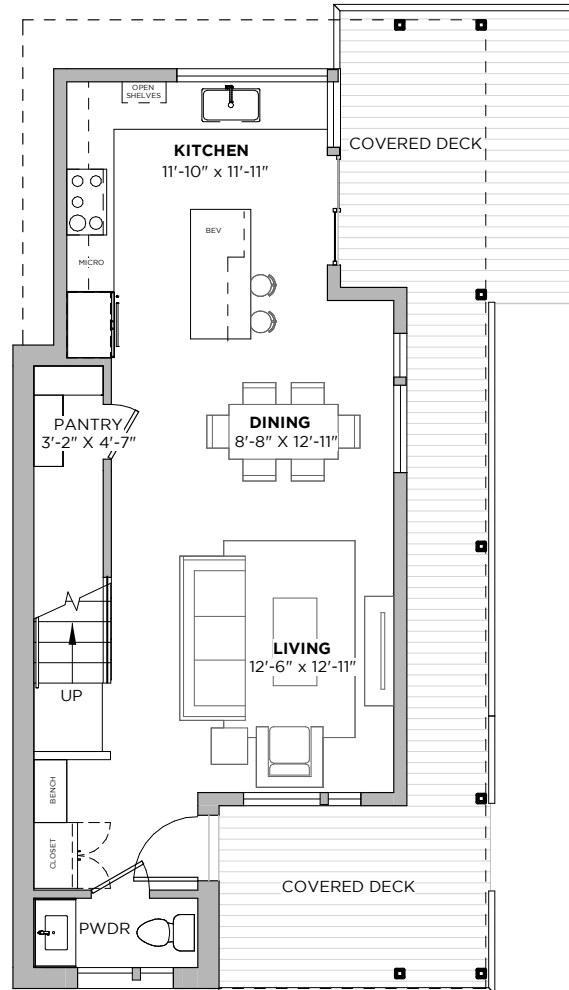

900 S 2ND ST
AUSTIN, TX 78704

PLAN B

2
beds

2.5
baths

1367
SF

FIRST FLOOR

SECOND FLOOR

PLAN B

2
beds

2.5
baths

1367
SF

900 S 2ND ST
AUSTIN, TX 78704