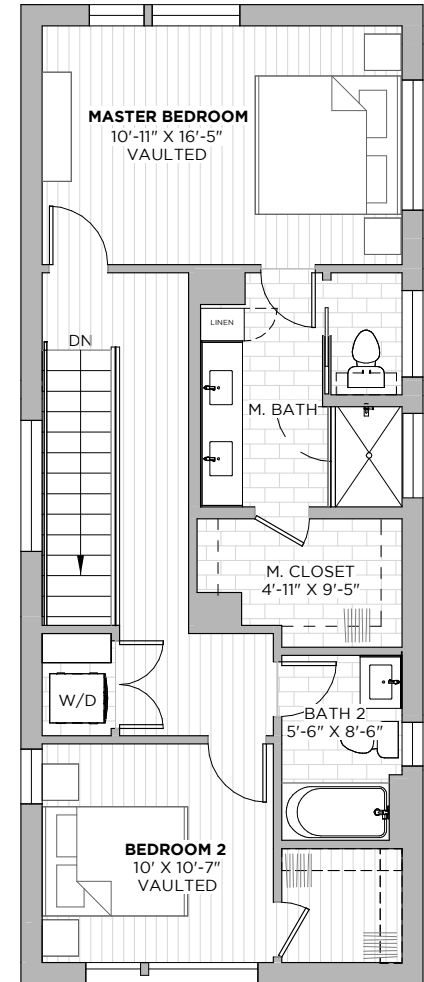

900 S 2ND ST
AUSTIN, TX 78704

PLAN B

2
beds

2.5
baths

1367
SF

FIRST FLOOR

SECOND FLOOR

PLAN B

2
beds

2.5
baths

1367
SF

900 S 2ND ST
AUSTIN, TX 78704