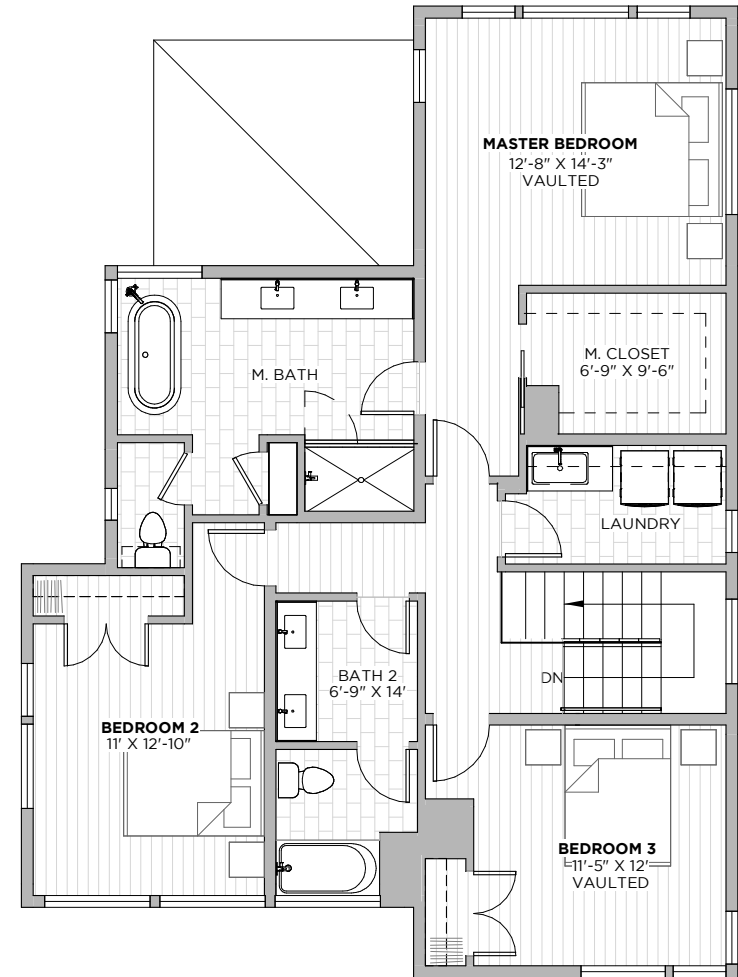

900 S 2ND ST
AUSTIN, TX 78704

PLAN H

4
beds

3
baths

2292
SF

FIRST FLOOR

SECOND FLOOR

PLAN H

4
beds

3
baths

2292
SF

900 S 2ND ST
AUSTIN, TX 78704