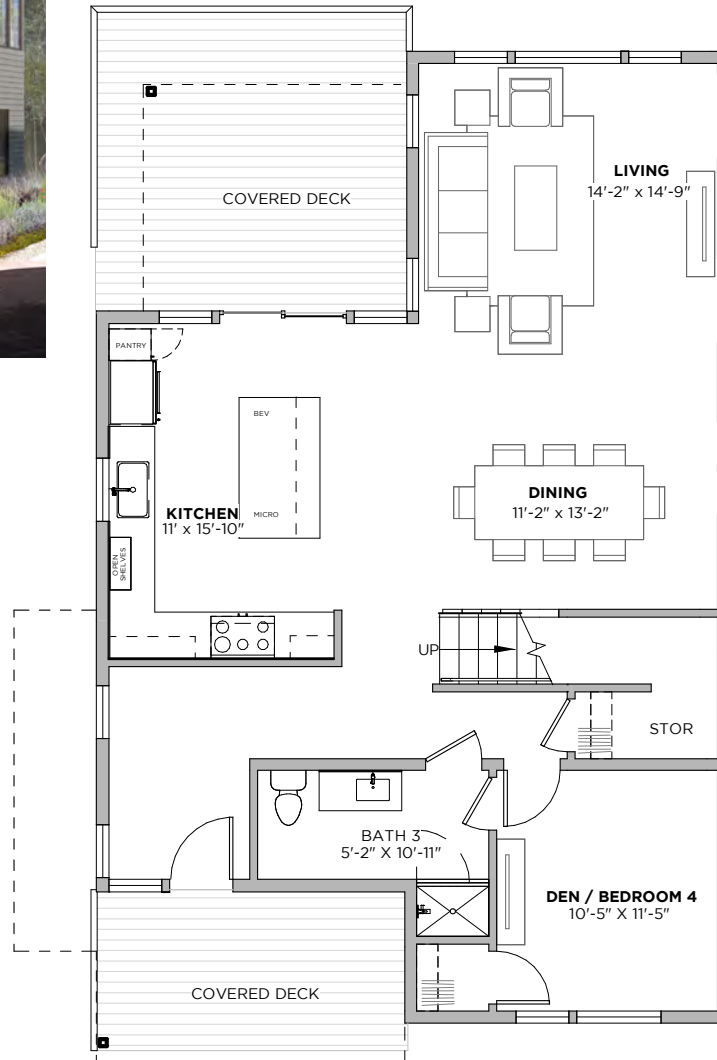

900 S 2ND ST
AUSTIN, TX 78704

PLAN H

4
beds

3
baths

2292
SF

FIRST FLOOR

SECOND FLOOR

PLAN H

4
beds

3
baths

2292
SF

900 S 2ND ST
AUSTIN, TX 78704