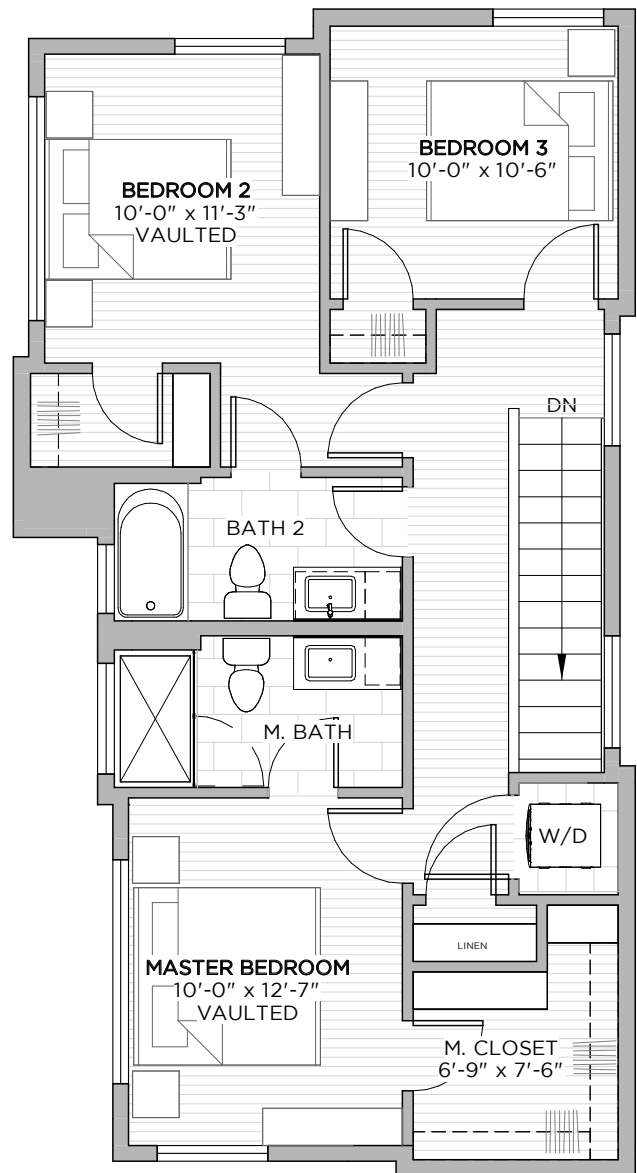

storybuilt.

NORTH BLUFF

814 NORTH BLUFF DRIVE
AUSTIN, TX 78745

		
3	2.5	1498
beds	baths	sq. ft.

PLAN A3

GROUND

SECOND

The information provided through the marketing materials is preliminary in nature. Changes may be made to the project, including but not limited to the design, floor plans, unit sizes, amenities and pricing.

NORTH BLUFF

814 NORTH BLUFF DRIVE
AUSTIN, TX 78745

PHASE 3

 Phase 1 & 2.  Phase 3.

SITE PLAN 

The information provided through the marketing materials is preliminary in nature. Changes may be made to the project, including but not limited to the design, floor plans, unit sizes, amenities and pricing.