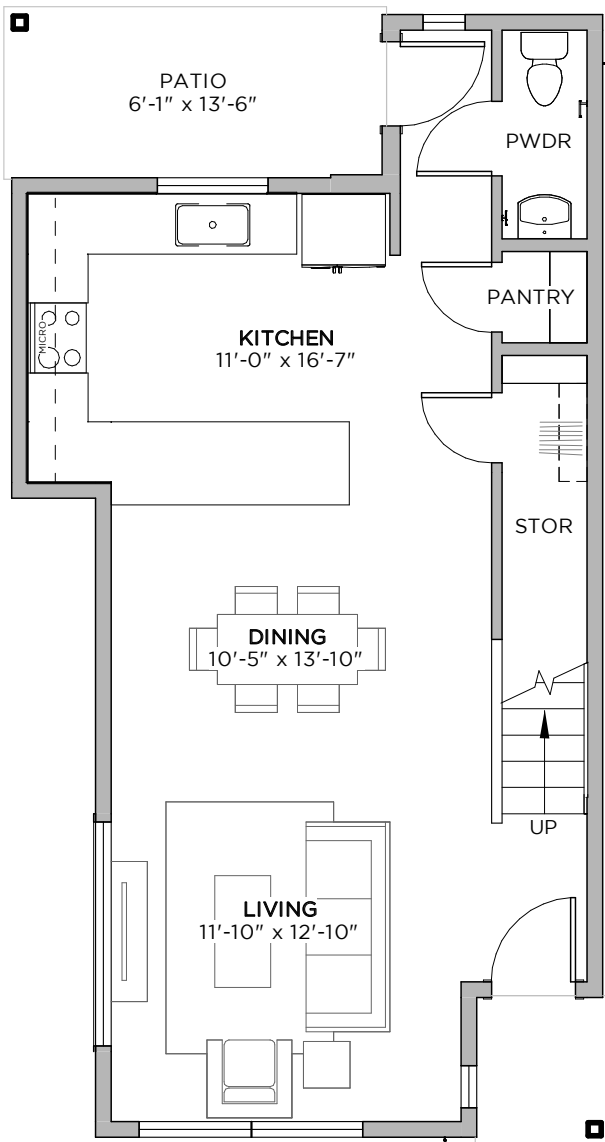

storybuilt.

NORTH BLUFF

814 NORTH BLUFF DRIVE
AUSTIN, TX 78745

		
3	2.5	1498
beds	baths	sq. ft.

PLAN A3

GROUND

SECOND

The information provided through the marketing materials is preliminary in nature. Changes may be made to the project, including but not limited to the design, floor plans, unit sizes, amenities and pricing.

NORTH BLUFF

814 NORTH BLUFF DRIVE
AUSTIN, TX 78745

PHASE 3

 Phase 1 & 2.  Phase 3.

SITE PLAN 

The information provided through the marketing materials is preliminary in nature. Changes may be made to the project, including but not limited to the design, floor plans, unit sizes, amenities and pricing.