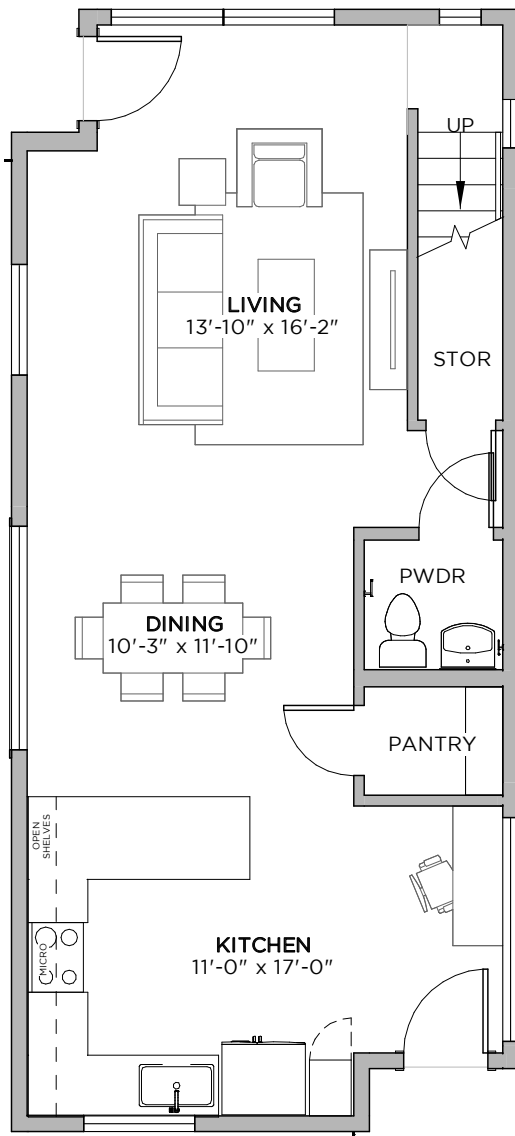

storybuilt.

NORTH BLUFF

814 NORTH BLUFF DRIVE
AUSTIN, TX 78745

		
3	2.5	1569
beds	baths	sq. ft.

PLAN B2

GROUND

SECOND

The information provided through the marketing materials is preliminary in nature. Changes may be made to the project, including but not limited to the design, floor plans, unit sizes, amenities and pricing.

NORTH BLUFF

814 NORTH BLUFF DRIVE
AUSTIN, TX 78745

PHASE 3

Phase 1 & 2. Phase 3.

SITE PLAN

The information provided through the marketing materials is preliminary in nature. Changes may be made to the project, including but not limited to the design, floor plans, unit sizes, amenities and pricing.