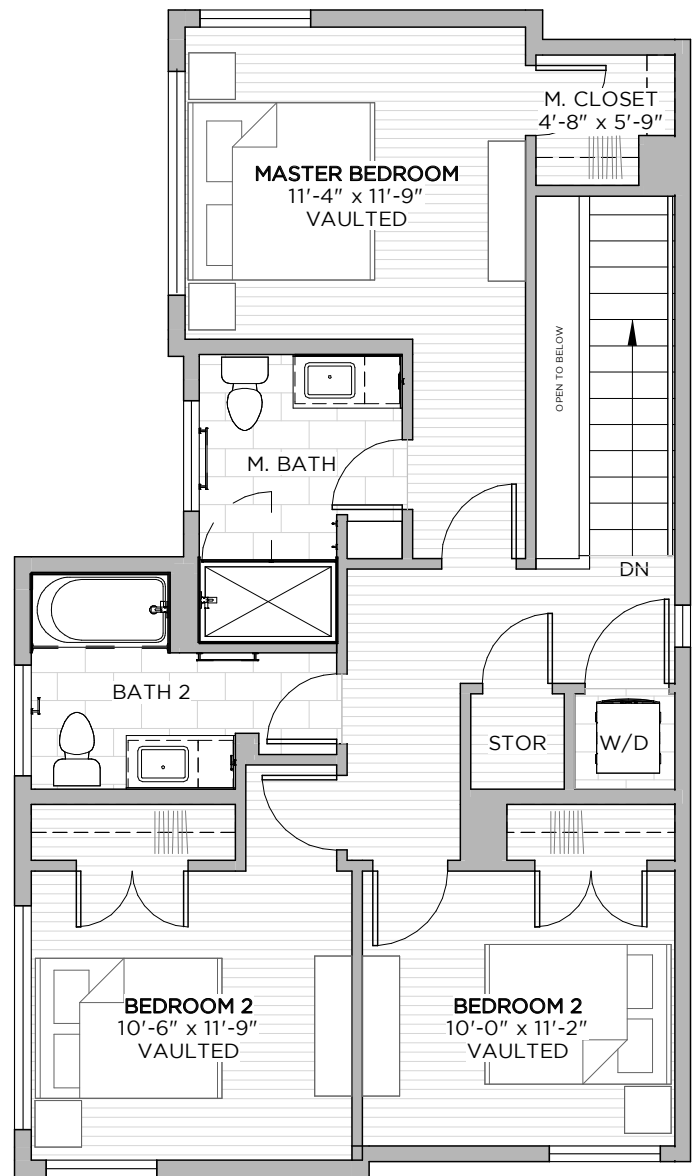

storybuilt.

NORTH BLUFF

814 NORTH BLUFF DRIVE
AUSTIN, TX 78745

		
3	2.5	1569
beds	baths	sq. ft.

PLAN B2

GROUND

SECOND

The information provided through the marketing materials is preliminary in nature. Changes may be made to the project, including but not limited to the design, floor plans, unit sizes, amenities and pricing.

NORTH BLUFF

814 NORTH BLUFF DRIVE
AUSTIN, TX 78745

PHASE 3

Phase 1 & 2. Phase 3.

SITE PLAN

The information provided through the marketing materials is preliminary in nature. Changes may be made to the project, including but not limited to the design, floor plans, unit sizes, amenities and pricing.