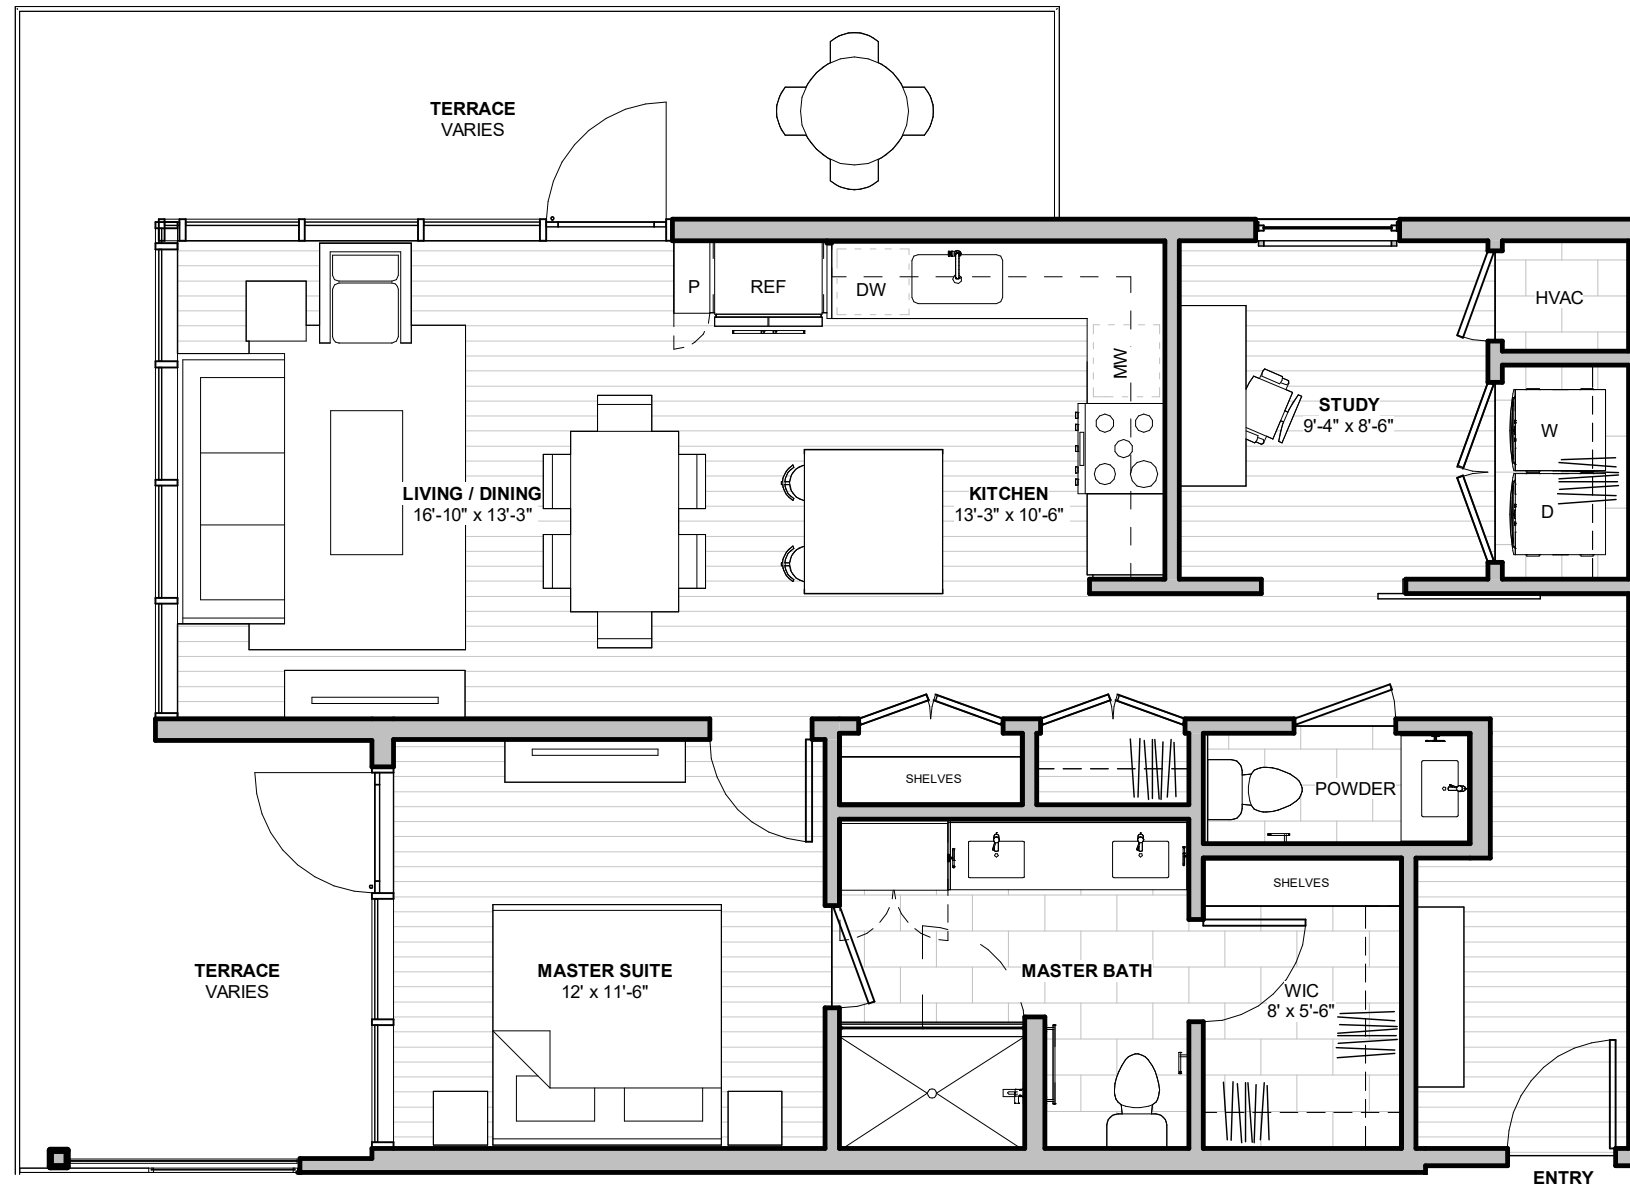

RESIDENCE 1E

1 beds

1 baths

1006 SF

LEVEL 2

LEVEL 3

LEVEL 4

1600 S 1ST STREET
AUSTIN, TX 78704