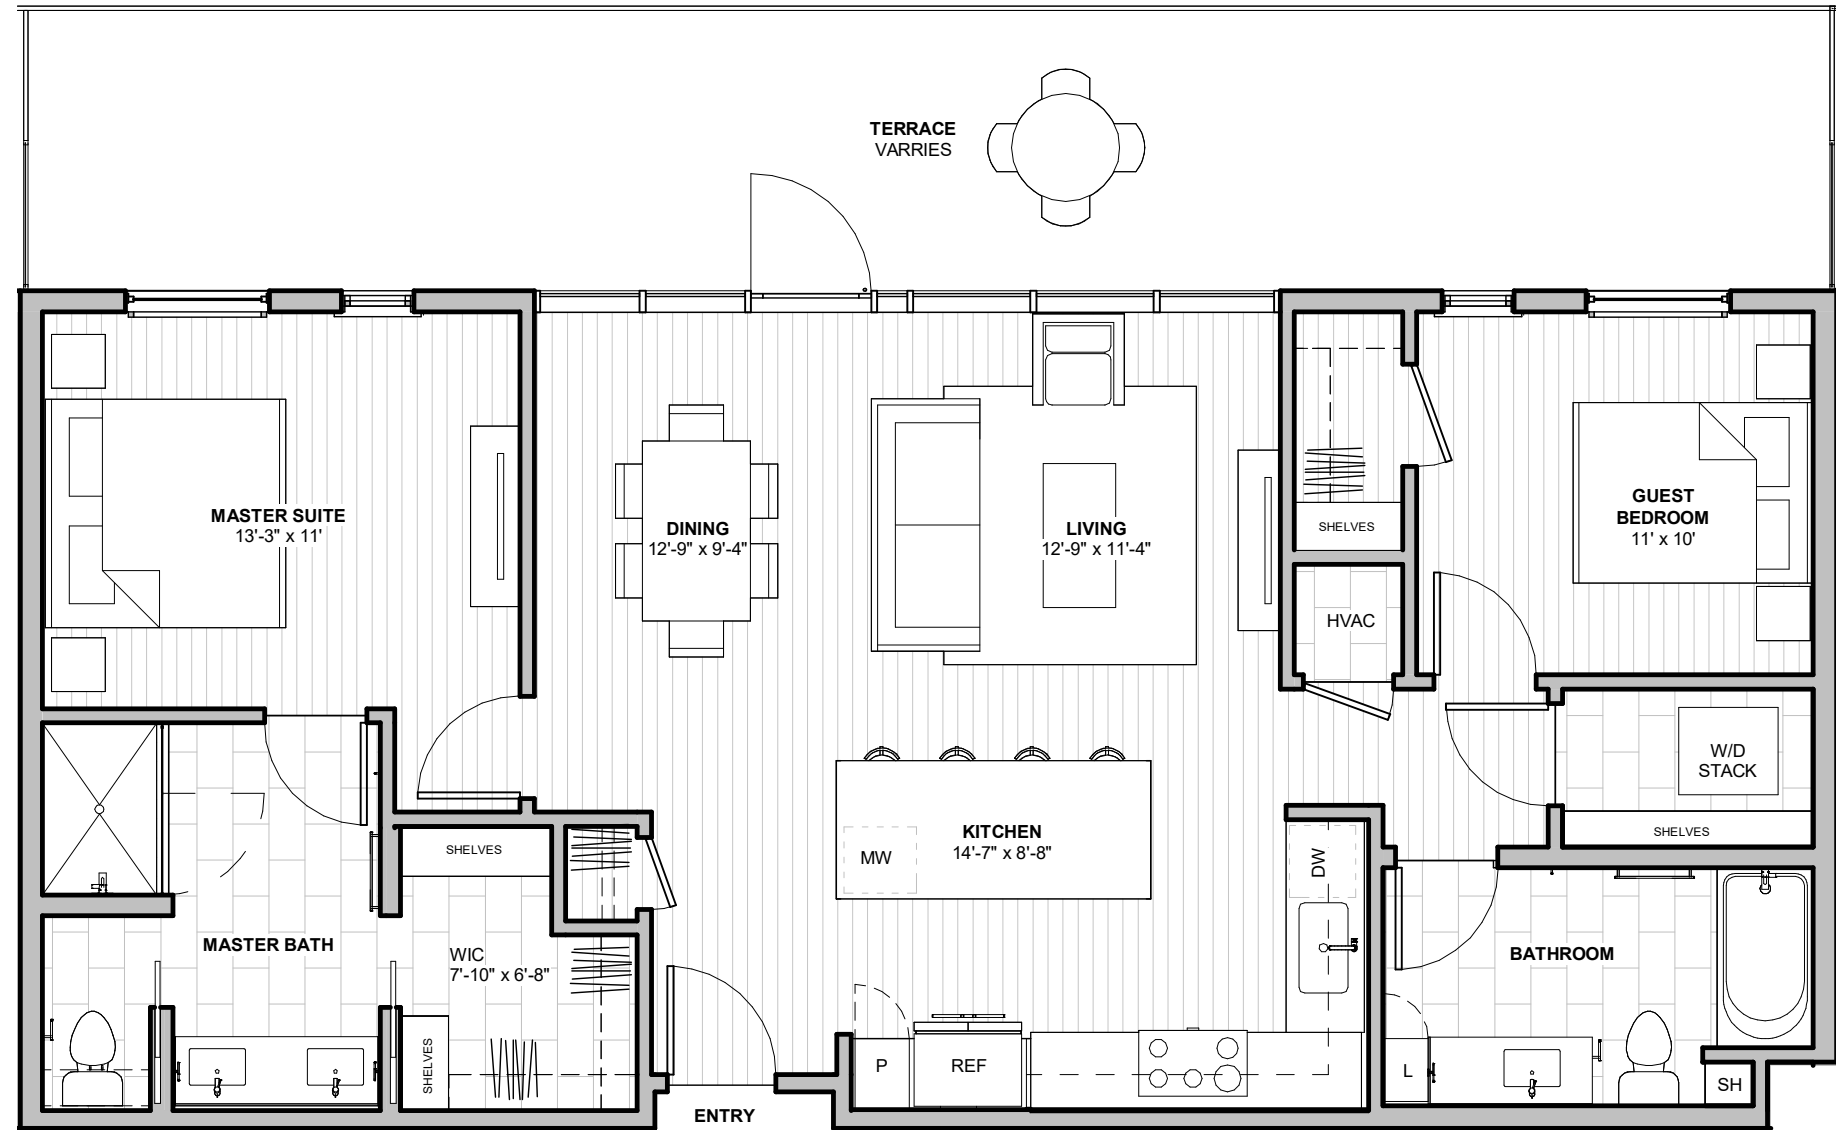

# RESIDENCE 2A

2  
beds

2  
baths

1153  
SF

LEVEL 2

LEVEL 3

LEVEL 4

1600 S 1ST STREET  
AUSTIN, TX 78704