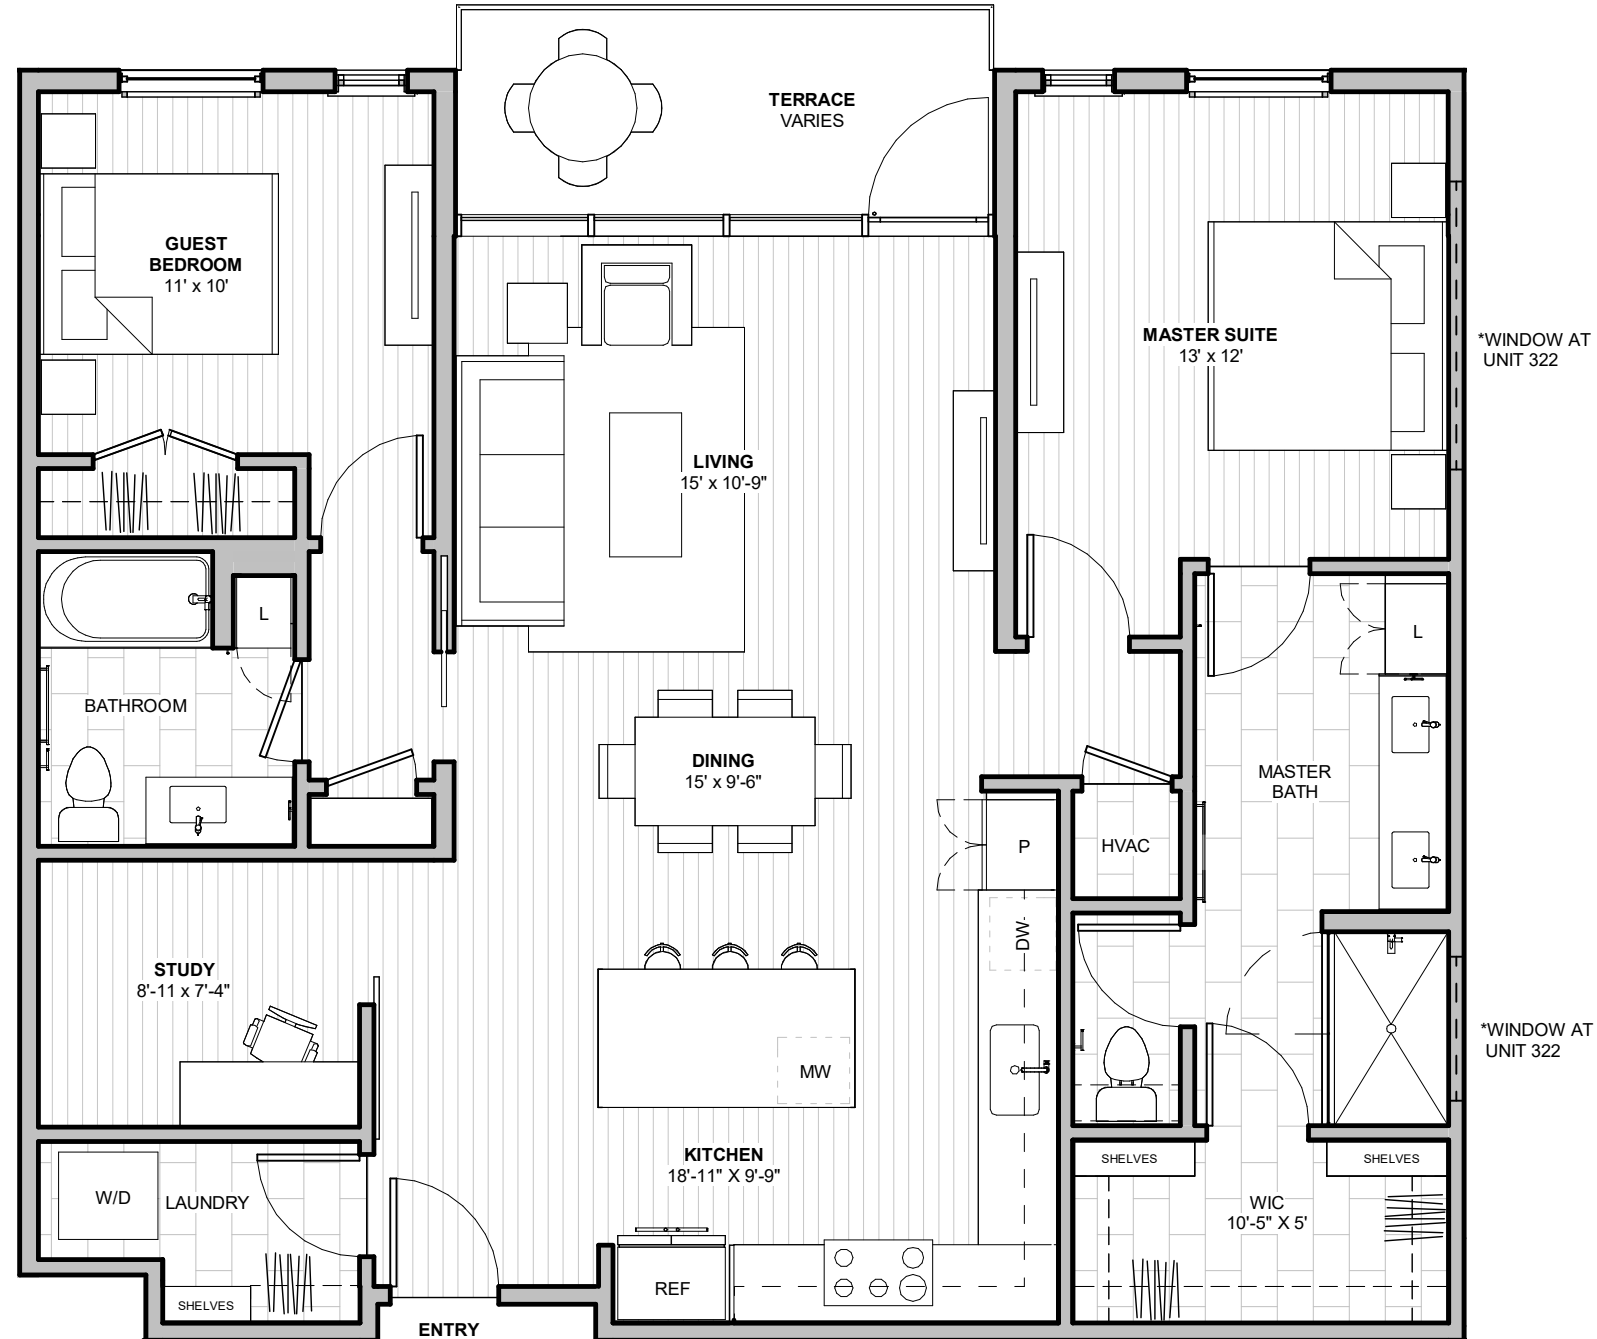

# RESIDENCE 2F

2  
beds

2  
baths

1335  
SF

LEVEL 2

LEVEL 3

LEVEL 4

1600 S 1ST STREET  
AUSTIN, TX 78704