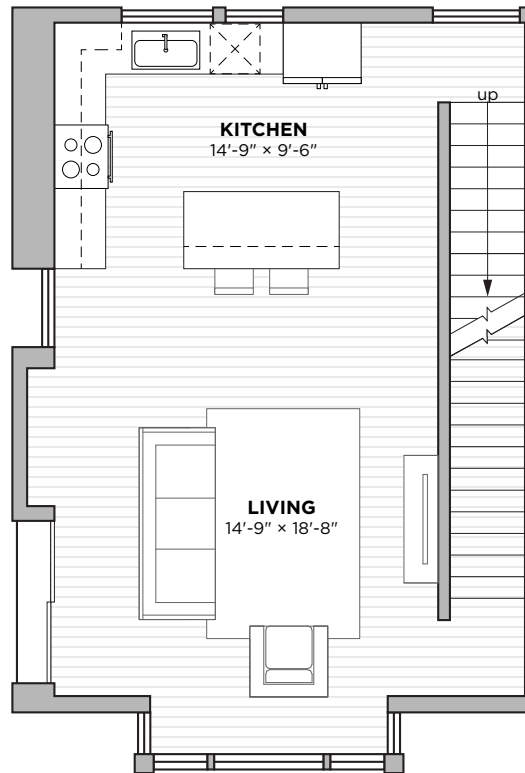

12512 15TH AVE NE
SEATTLE, WA 98125

PLAN M

2
beds

2
baths

1204
SF

PLAN M

First Floor

Second Floor

Third Floor

All floorplans shown in marketing material are approximate and subject to change.