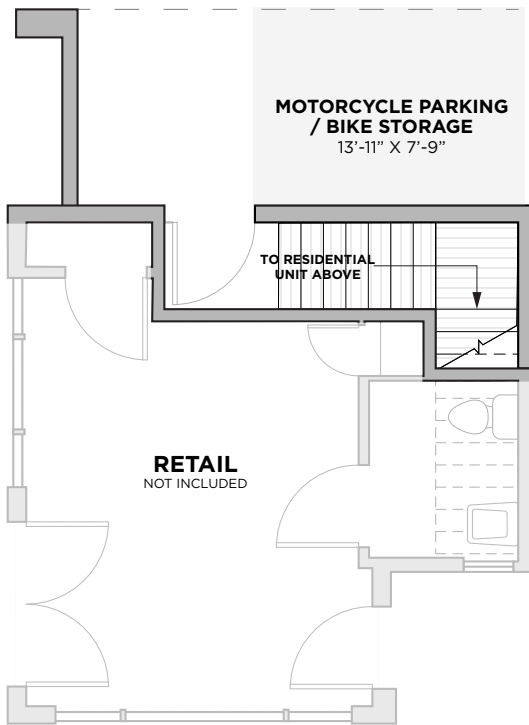

12512 15TH AVE NE
SEATTLE, WA 98125

PLAN M

2
beds

2
baths

1204
SF

PLAN M

First Floor

Second Floor

Third Floor

All floorplans shown in marketing material are approximate and subject to change.