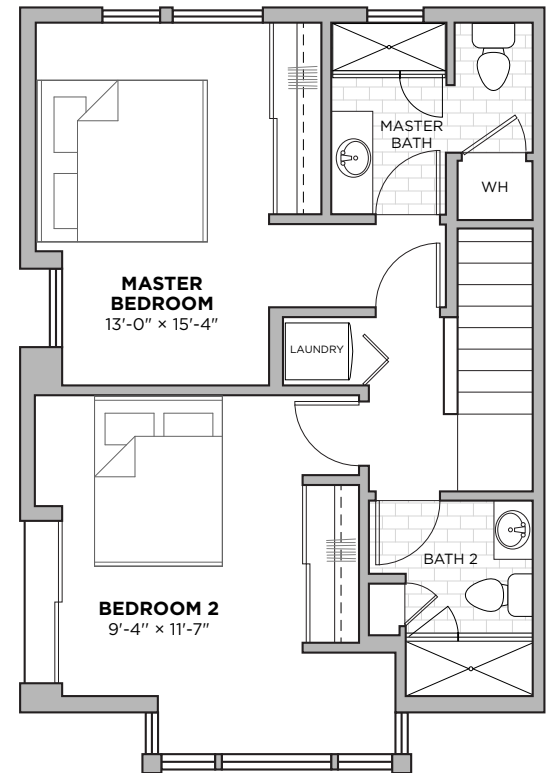

12512 15TH AVE NE
SEATTLE, WA 98125

PLAN M

2
beds

2
baths

1204
SF

PLAN M

First Floor

Second Floor

Third Floor

All floorplans shown in marketing material are approximate and subject to change.