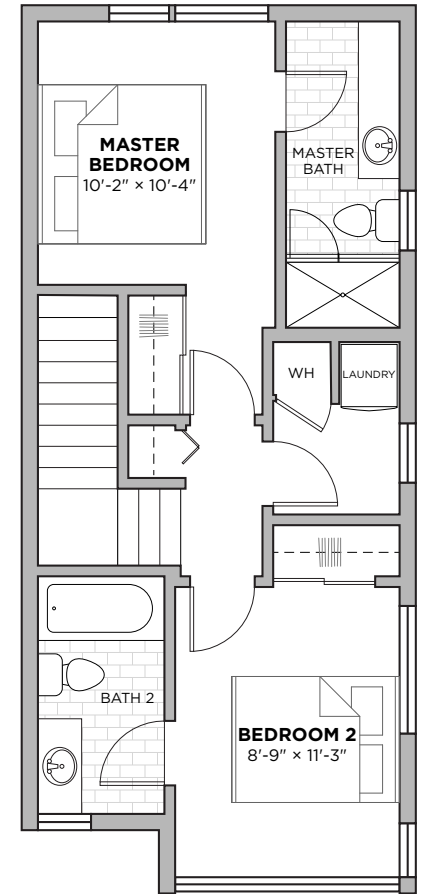

12512 15TH AVE NE
SEATTLE, WA 98125

PLAN O

2
beds

2
baths

1116
SF

PLAN O

First Floor

Second Floor

Third Floor

All floorplans shown in marketing material are approximate and subject to change.