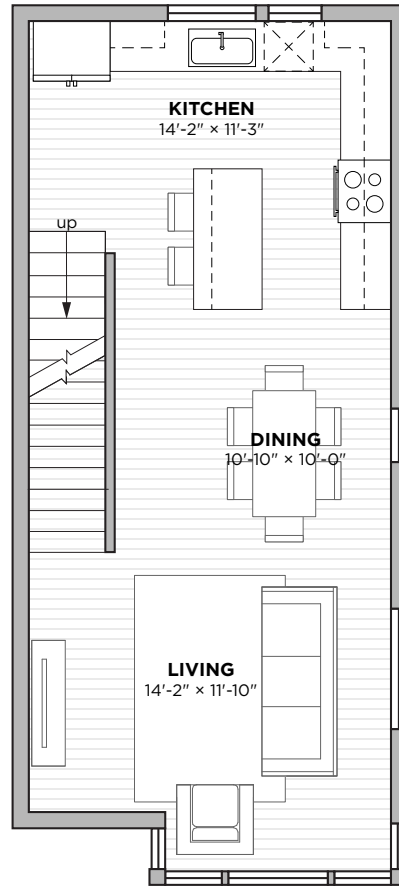

12512 15TH AVE NE
SEATTLE, WA 98125

PLAN O

2
beds

2
baths

1116
SF

PLAN O

First Floor

Second Floor

Third Floor

All floorplans shown in marketing material are approximate and subject to change.