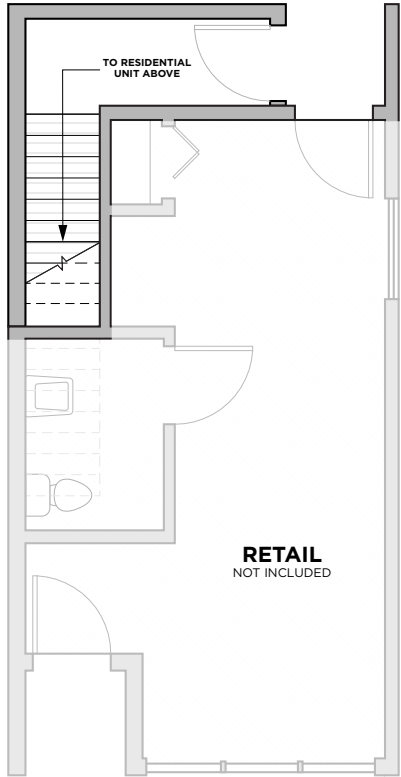

12512 15TH AVE NE
SEATTLE, WA 98125

PLAN O

2
beds

2
baths

1116
SF

PLAN O

First Floor

Second Floor

Third Floor

All floorplans shown in marketing material are approximate and subject to change.